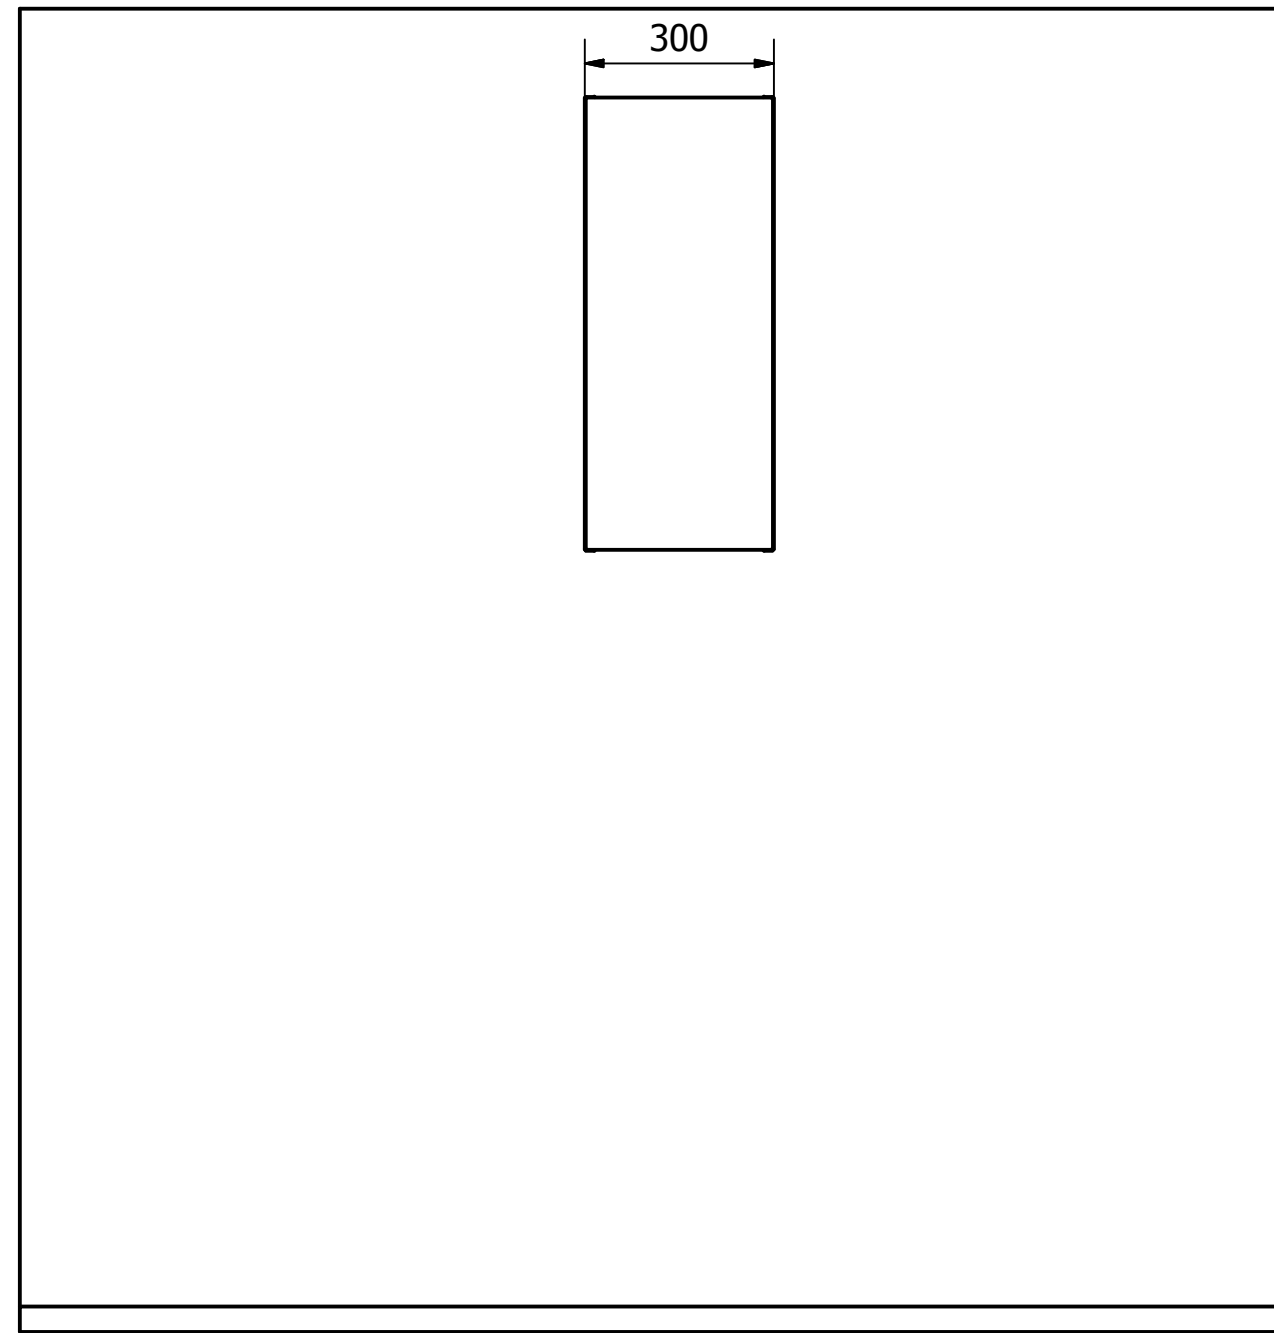

REV	DESCRIPTION	DATE	APPR.
1		2016-12-13	

C-C (1:12)

← C

← C

Material According to agreed specifications				A-surface -----		B-surface	
Designed by HEGU	Checked by	Approved by	Appr. Date	General tolerance ISO 2768 c	Weight N/A	Projection 	Scale 1:12
ICONIC NORDIC ROOMS INR			Title/Name Installationsmått_Väggskåp_72		Rev. 1	Sheet size A3	
						Sheet 1 / 1	