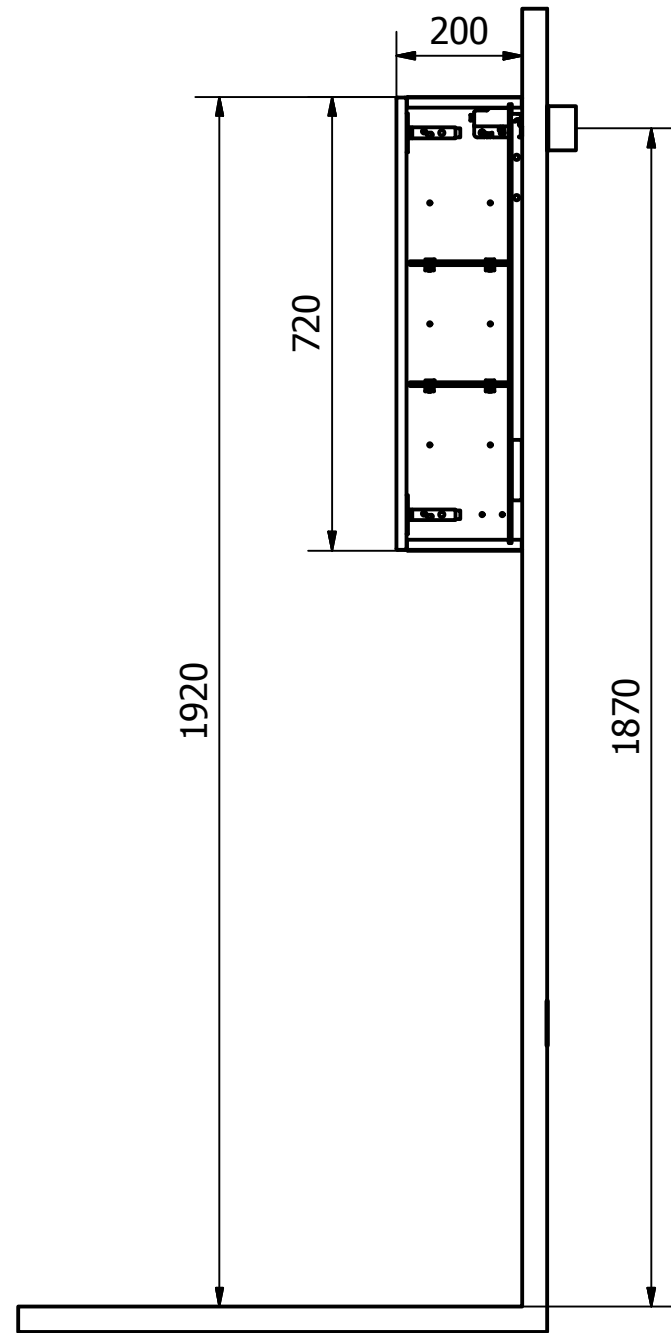

REV	DESCRIPTION	DATE	APPR.
1		2016-12-13	

C-C (1:12)

← C

← C

Material According to agreed specifications				A-surface -----		B-surface	
Designed by HEGU	Checked by	Approved by	Appr. Date	General tolerance ISO 2768 c	Weight N/A	Projection 	Scale 1:12
ICONIC NORDIC ROOMS INR			Title/Name Installationsmått_Väggskåp_72		Rev. 1	Sheet size A3	
						Sheet 1 / 1	